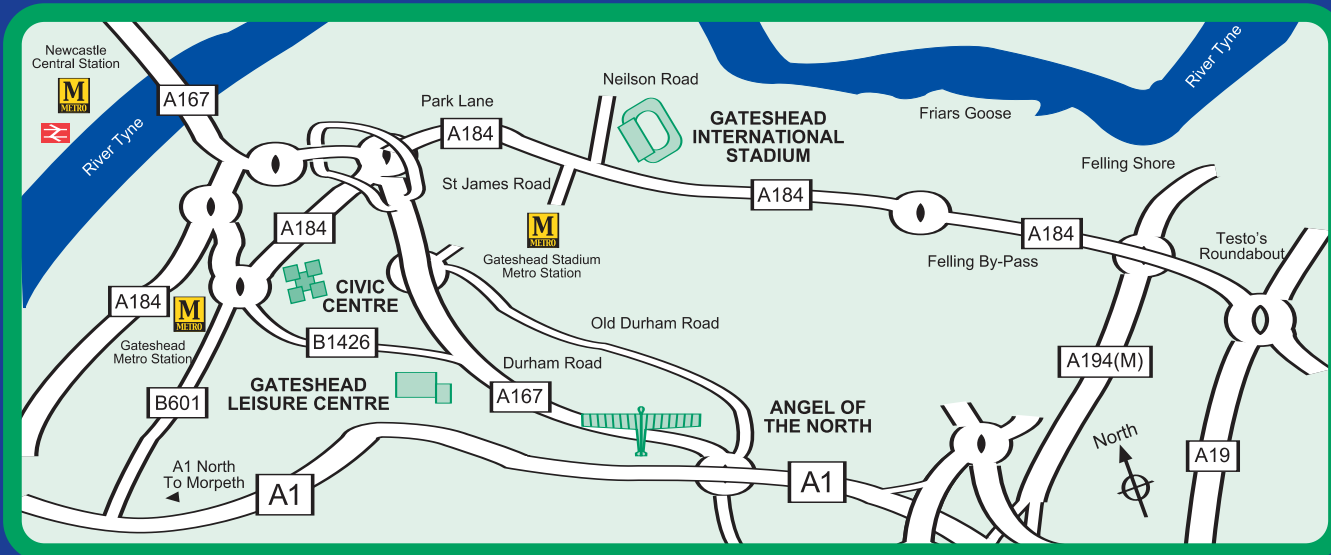

Gateshead Civic Centre

Based upon Ordnance Survey mapping with the permission of the controller of Her Majesty's Stationery Office © Crown Copyright.

Unauthorised reproduction infringes Crown Copyright and may lead to prosecution or civil proceedings.