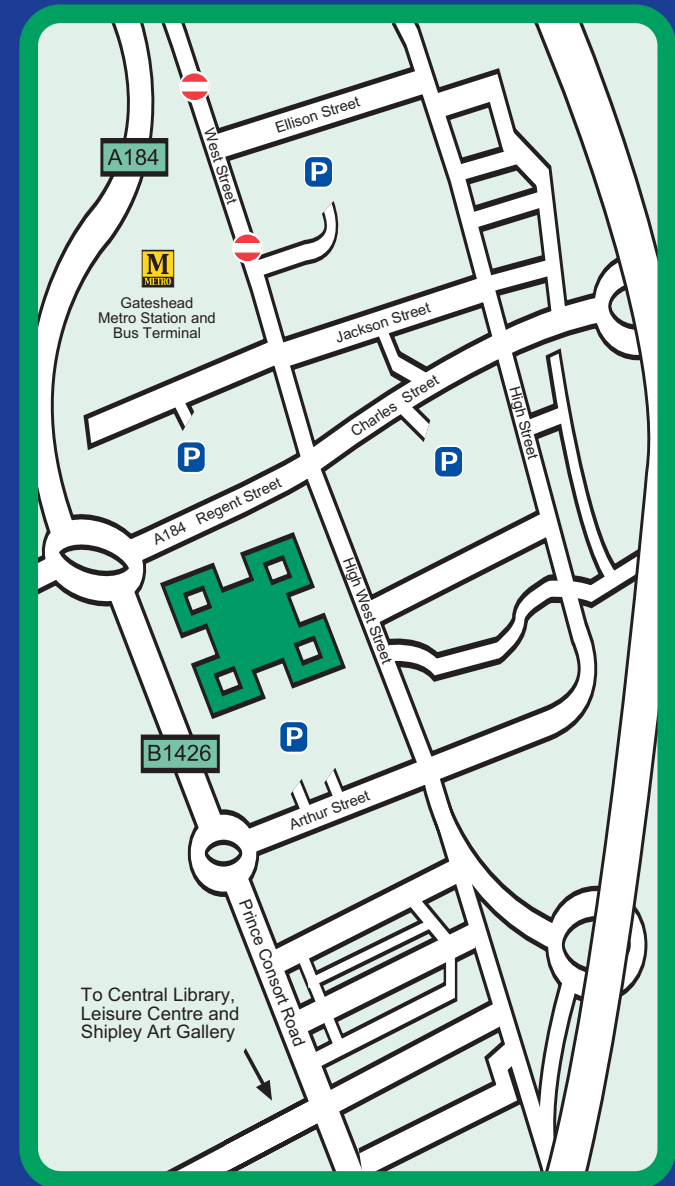

Gateshead Civic Centre

Based upon Ordnance Survey mapping with the permission of the controller of Her Majesty's Stationery Office © Crown Copyright.

Unauthorised reproduction infringes Crown Copyright and may lead to prosecution or civil proceedings.