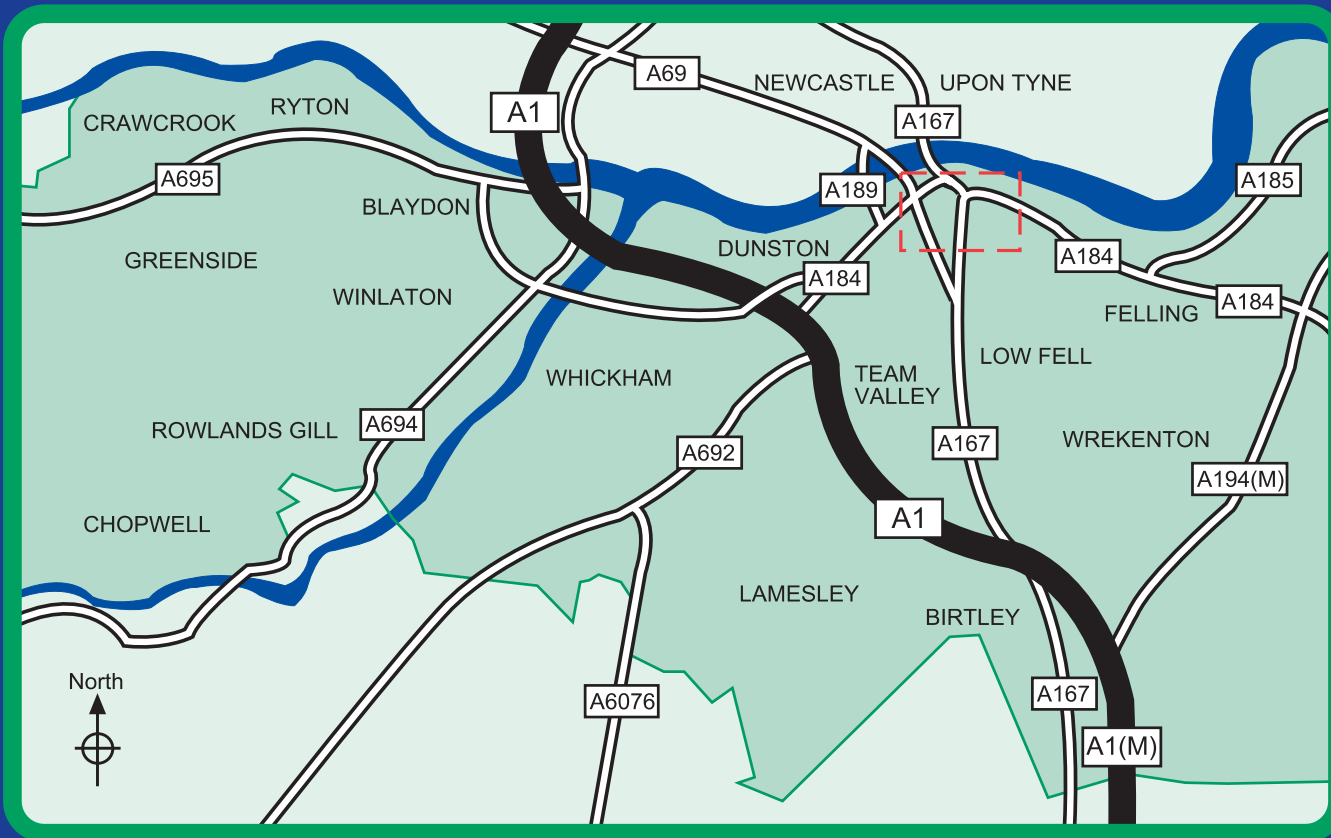

Gateshead Civic Centre

Based upon Ordnance Survey mapping with the permission of the controller of Her Majesty's Stationery Office © Crown Copyright.

Unauthorised reproduction infringes Crown Copyright and may lead to prosecution or civil proceedings.